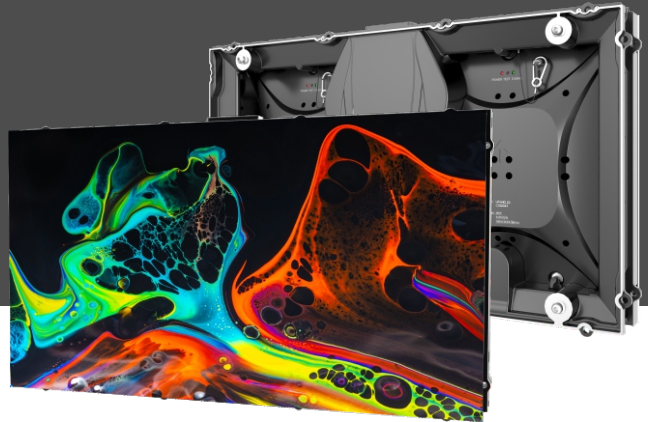

Upanels

Intelligent Front Access 16:9 LED Display Unit

-  Front Maintenance
-  HDR Highly Dynamic
-  Seamless Splicing

FEATURES

- Intelligent front maintenance – software maintenance and smart bracelet induction maintenance
- HDR highly dynamic display – stunning visual experience(Optional)
- Revolutionary separate structure of cabinet and module – good heat dissipation
- Seamless splicing between cabinets and modules
- High gray scale under low brightness